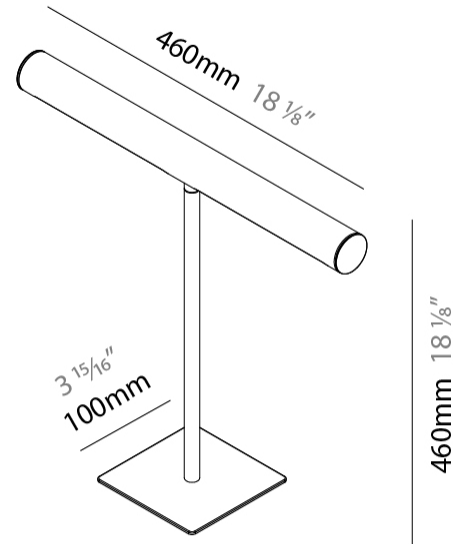

PROJECT	
TYPE	
SPECIFIER	
QUANTITY	
DATE	

ELLE PORTABLE

D204005-

base number Finish
Options

1. To build a product code in our configurator select the specify button on the base model # product page
2. To build a manual product code on this datasheet choose from the options listed below in blue font and add the suffix to the base model #

GENERAL

Series: Elle
Brand: Zaneen
Division: Design
Mounting Type: Portable
Mounting Location: Table
Subcategory: Task

PHYSICAL

Shape: Cylinder
Length (mm): 460
Length (in): 18 1/8
Width (mm): 100
Width (in): 3 15/16
Height (mm): 460
Height (in): 18 1/8
Light Distribution: Direct
Diffuser: Acrylic Bi-Satin
Fixture Finish: MBK / MWH / MCB
Fixture Material: Aluminum

ELECTRICAL

Lamp Type: LED
Input Wattage (W): 6
Dimming: Touch Dimming
Driver Included: Yes
Driver Location: Inline Transformer Plug
Driver Class: Class 2
Input Voltage (V): 120 - 277
Output Voltage (V): 24

LED

Color Temperature (°K): 3000
CRI: >90 CRI
Lamp Life (hrs): 50000

OPTICAL

RATINGS AND CERTIFICATIONS

Certified By: Certified for North American Standards
IP rating: IP20